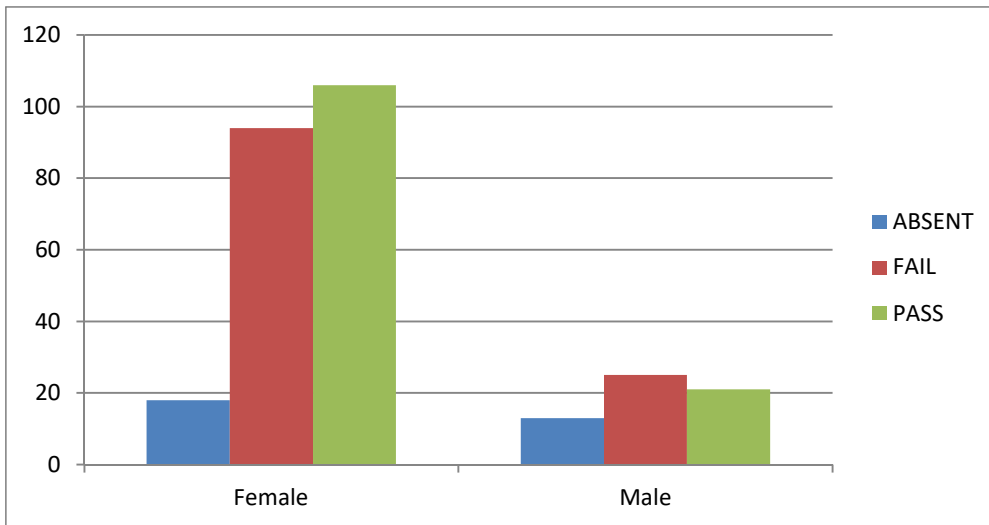

Gender Wise Result Status				
Count of RESULT STATUS	Column Labels			
Row Labels	ABSENT	FAIL	PASS	Grand Total
Female	18	94	106	218
Male	13	25	21	59
Grand Total	31	119	127	277