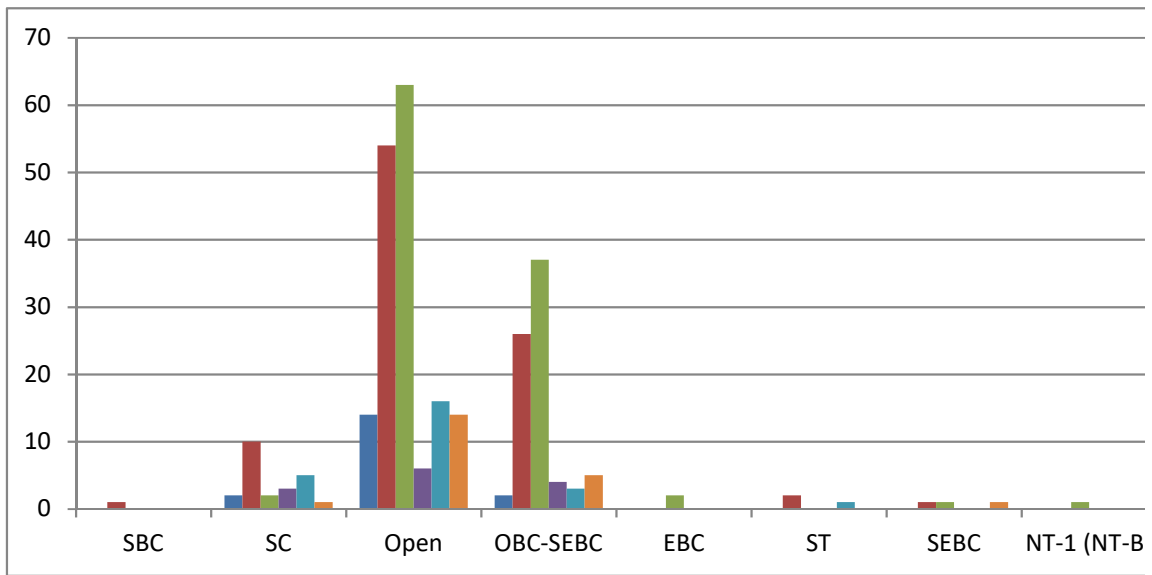

Category wise gender wise result status							
Count of RESULT STATUS	Column Labels						
	Female			Female Total	Male		
Row Labels	ABSENT	FAIL	PASS		ABSENT	FAIL	PASS
SBC		1		1			
SC	2	10	2	14	3	5	1
Open	14	54	63	131	6	16	14
OBC-SEBC	2	26	37	65	4	3	5
EBC			2	2			
ST		2		2		1	
SEBC		1	1	2			1
NT-1 (NT-B)			1	1			
Grand Total	18	94	106	218	13	25	21